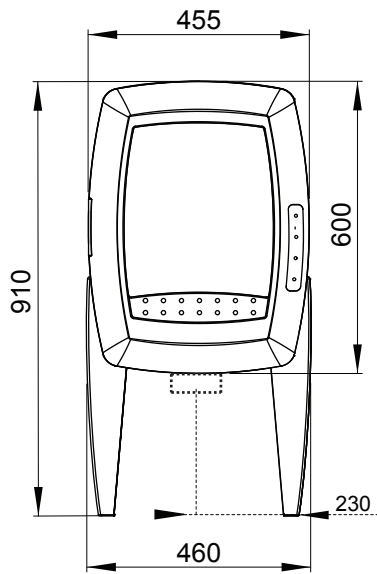

Smarty Classic = mm

Smarty Stone = mm

Smarty One leg = mm